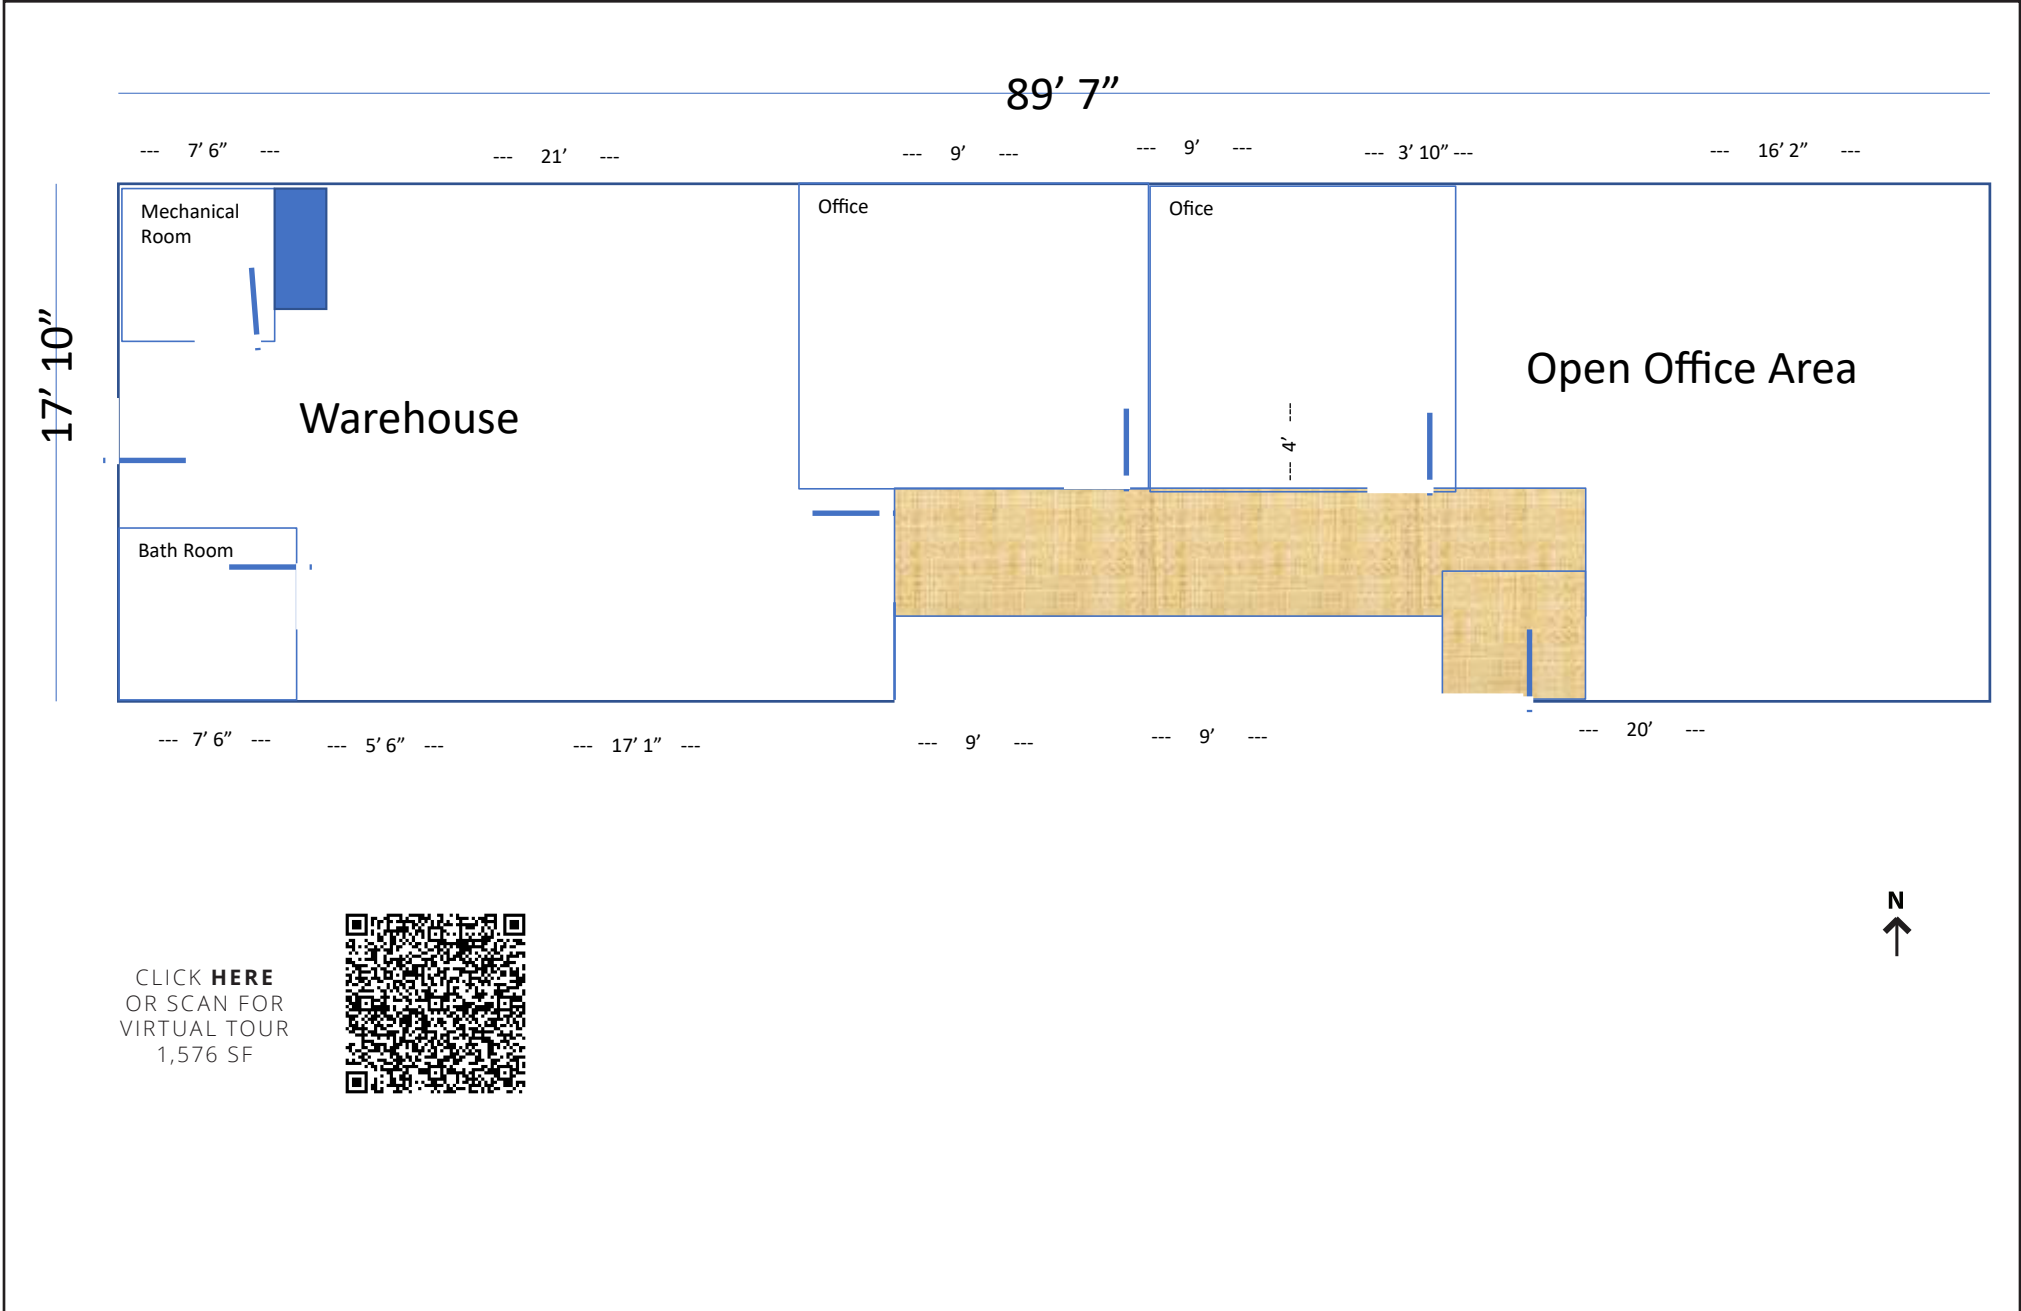

Mayfair

4521 W LAWRENCE AVE, CHICAGO, ILLINOIS

METRO
COMMERCIAL REAL ESTATE

FOR LEASE // 1,576 SQUARE FEET OFFICE/MEDICAL/RETAIL SPACE

Mayfair

CLICK **HERE**
OR SCAN FOR
VIRTUAL TOUR
1,576 SF

Leasing Contact