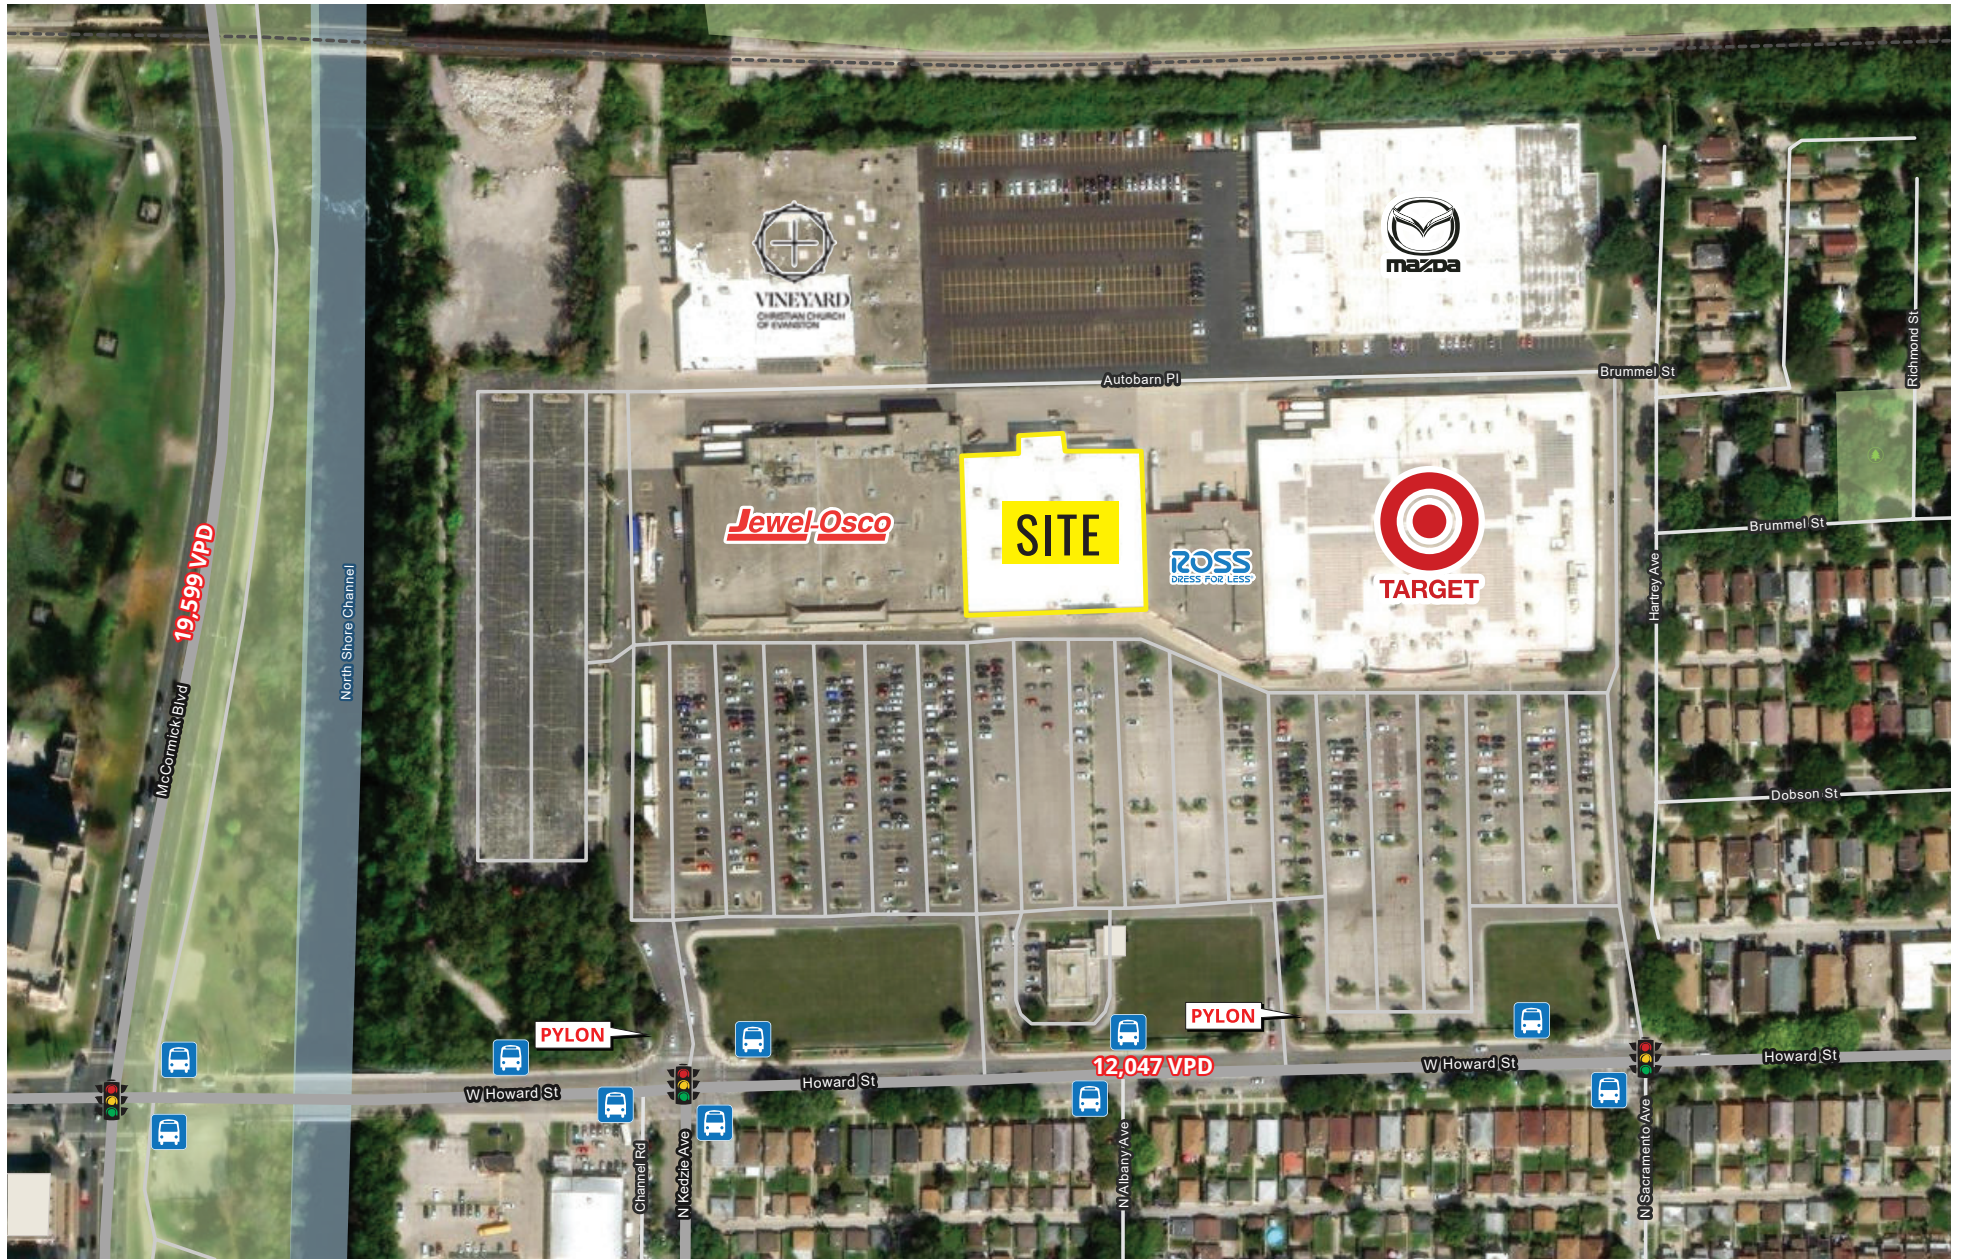

EVANSTON CENTER

2301 HOWARD ST, EVANSTON, IL

FOR LEASE

CONTACT
INFORMATION:

SHARON BAR-SHALOM
sbarshalom@metrocre.com
847.780.1299

56 Skokie Valley Road
Highland Park, Illinois 60035
www.MetroCRE.com

METRO
COMMERCIAL REAL ESTATE